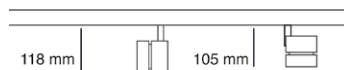

NV80

1750-2250 lm

Ø 80 mm

spot / ww

XIM 19 mm LES

Xicato XIM LED (CRI = 98) spotlight / wallwasher for 48V track and Bluetooth (BLE) and dalicontrol and 0-10V

luminaire

- small construction-kit spotlight system Ø 80mm, with short luminaire body, for 48V track
- with changeable optics

lamp

- XICATO / XIM-Artist (CRI = 98 / R9=95)
  Xicato module LES 19mm,
  NV80-XIM-19, 1750 lm, typ. 25W
  NV80-XIM2-19, 2250 lm, typ 23W
- colour temperature: 3000 K (2700 K, 3500 K, 4000 K on request)
  1x2 step MacAdam initial.
- life hours: 50,000 h – L70/B0/F0
- Colour and lumen consistent over life
- other Xicato-LEDs on request

beam angle

- 20° / 25° / 38° / 60° / wallwasher
- toolless exchange of lenses and wall washer front

accessoires

- wallwasher front angled
- snoot
- diffusor
- sculpture lens
- barn doors

control

- XIM with Bluetooth low Energie (BLE)
  - BLE + potentiometer / flicker free / 0,1-100% dimming / dimming control with iOS or Android app
  - BLE / flicker free / 0,1-100% dimming / dimming control with iOS or Android app
  - DALI / flicker free / 0,1-100% dimming

mounting

- track adapter 48V DALI / EUTRAC
- surface mount

orientation

- 0° - 90° vertical tilt and 360° rotation.

material / colour

- aluminium, powder coated
- white, silver, black (other colours available on request)

miscellaneous

- system typ. 25W / 23W
- Operating temperature: -25°C to 35°C
- weight: 0,6 kg