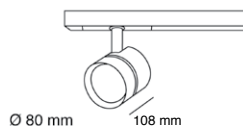

NV80

1750-2250 lm

Ø 80 mm

spot / ww

XIM 19 mm LES

Xicato XIM LED (CRI = 98) spotlight / wallwasher for 48V track and Bluetooth (BLE) and dalicontrol and 0-10V

luminaire

- small construction-kit spotlight system Ø 80mm, with short luminaire body, for 48V track
- with changeable optics

lamp

- XICATO / XIM-Artist (CRI = 98 / R9=95)
  Xicato module LES 19mm,
  NV80-XIM-19, 1750 lm, typ. 25W
  NV80-XIM2-19, 2250 lm, typ 23W
- colour temperature: 3000 K (2700 K, 3500 K, 4000 K on request)
  1x2 step MacAdam initial.
- life hours: 50,000 h – L70/B0/F0
- Colour and lumen consistent over life
- other Xicato-LEDs on request

beam angle

- 20° / 25° / 38° / 60° / wallwasher
- toolless exchange of lenses and wall washer front

accessoires

- wallwasher front angled
- snoot
- diffusor
- sculpture lens
- barn doors

control

- XIM with Bluetooth low Energie (BLE)
  - BLE + potentiometer / flicker free / 0,1-100% dimming / dimming control with iOS or Android app
  - BLE / flicker free / 0,1-100% dimming / dimming control with iOS or Android app
  - DALI / flicker free / 0,1-100% dimming

mounting

- track adapter 48V DALI / EUTRAC
- surface mount

orientation

- 0° - 90° vertical tilt and 360° rotation.

material / colour

- aluminium, powder coated
- white, silver, black (other colours available on request)

miscellaneous

- system typ. 25W / 23W
- Operating temperature: -25°C to 35°C
- weight: 0,6 kg